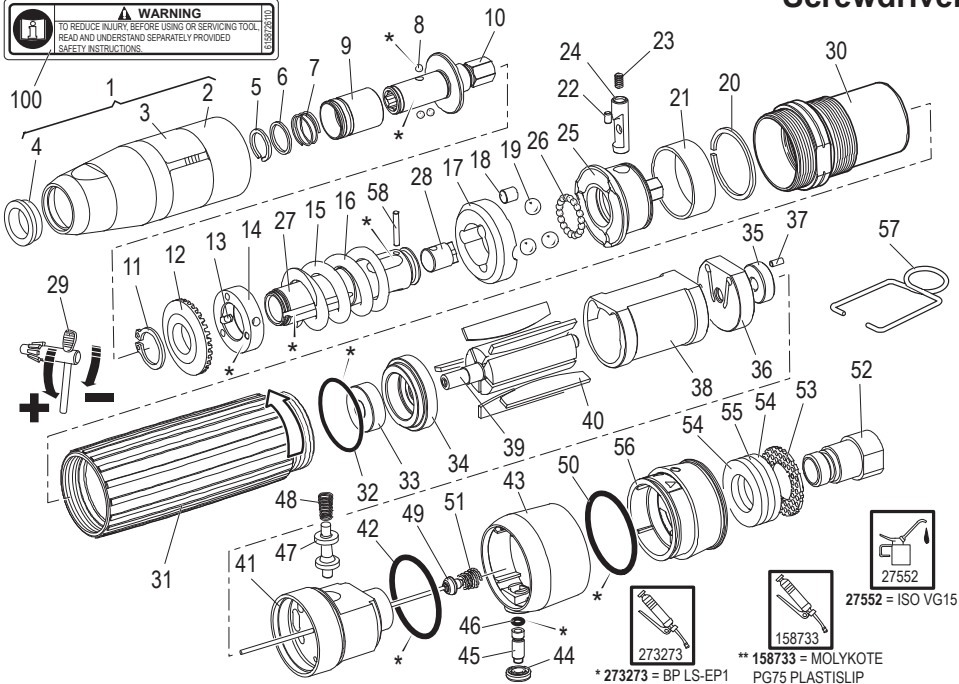

**WARNING**  
TO REDUCE INJURY BEFORE USING OR SERVICING TOOL, READ AND UNDERSTAND SEPARATELY PROVIDED SAFETY INSTRUCTIONS.

Item	Part No.	Description	Qty.
1	2050480833	Clutch Module Case Complete	1
2	2050480053	Clutch Case	1
3	161253	Clip, spring	1
4	465873	Bearing	1
5	443773	Circlip	1
6	2050481893	Ring	1
7	301013	Spring	1
8	280313	Ball	3
9	2050481863	Sleeve	1
10	465633	Output Spindle	1
11	218453	Circlip	1
12	465663	Ring, adjusting	1
13	280313	Ball	4
14	465673	Ring, locking	1
15	465783	Spring, clutch	1
16	2050476253	Spring, clutch (0.7-2.2 Nm)	1
17	465683	Cam Follower	1
18	465743	Roller	3
19	093893	Ball, (6mm)	3
20	465793	Circlip	1
21	2050482073	Sleeve, retaining	1
22	2050482093	Roller	1
23	307123	Spring	1
24	2050482083	Latch Pin	1
25	465693	Cam, clutch	1
26	280313	Ball	18
27	465653	Spindle	1
28	465713	Star Cam	1
29	29932	Clutch Key	1
30	2050481283	Gearbox	1

Item	Part No.	Description	Qty.
31	2050480203	Motor Case	1
32	369163	'O' Ring	1
33	465983	Bearing, front	1
34	2050482113	Housing, front bearing	1
35	279863	Bearing, rear	1
36	2050482123	Housing, rear bearing	1
37	301043	Pin	1
38	465963	Cylinder	1
39	465953	Rotor, radial	1
40	465973	Blade, radial standard	5
41	466283	Housing Valve	1
42	200763	'O' Ring	1
43	2050482383	Collar Button	1
44	242993	Button, black	1
45	466363	Plunger, button	1
46	251733	'O' Ring	1
47	2050482153	Valve, reverse	1
48	466463	Spring	1
49	466733	Valve, complete	1
50	200763	'O' Ring	1
51	466453	Spring	1
52	2050482403	Bolt, air inlet, complete	1
53	2050482193	Baffle, exhaust	1
54	466823	Silencer	2
55	466793	Silencer	1
56	2050480223	Housing, exhaust	1
57	2050482253	Suspension Bail	1
58	205173	Pin	1
100	6158726110	Warning label	1