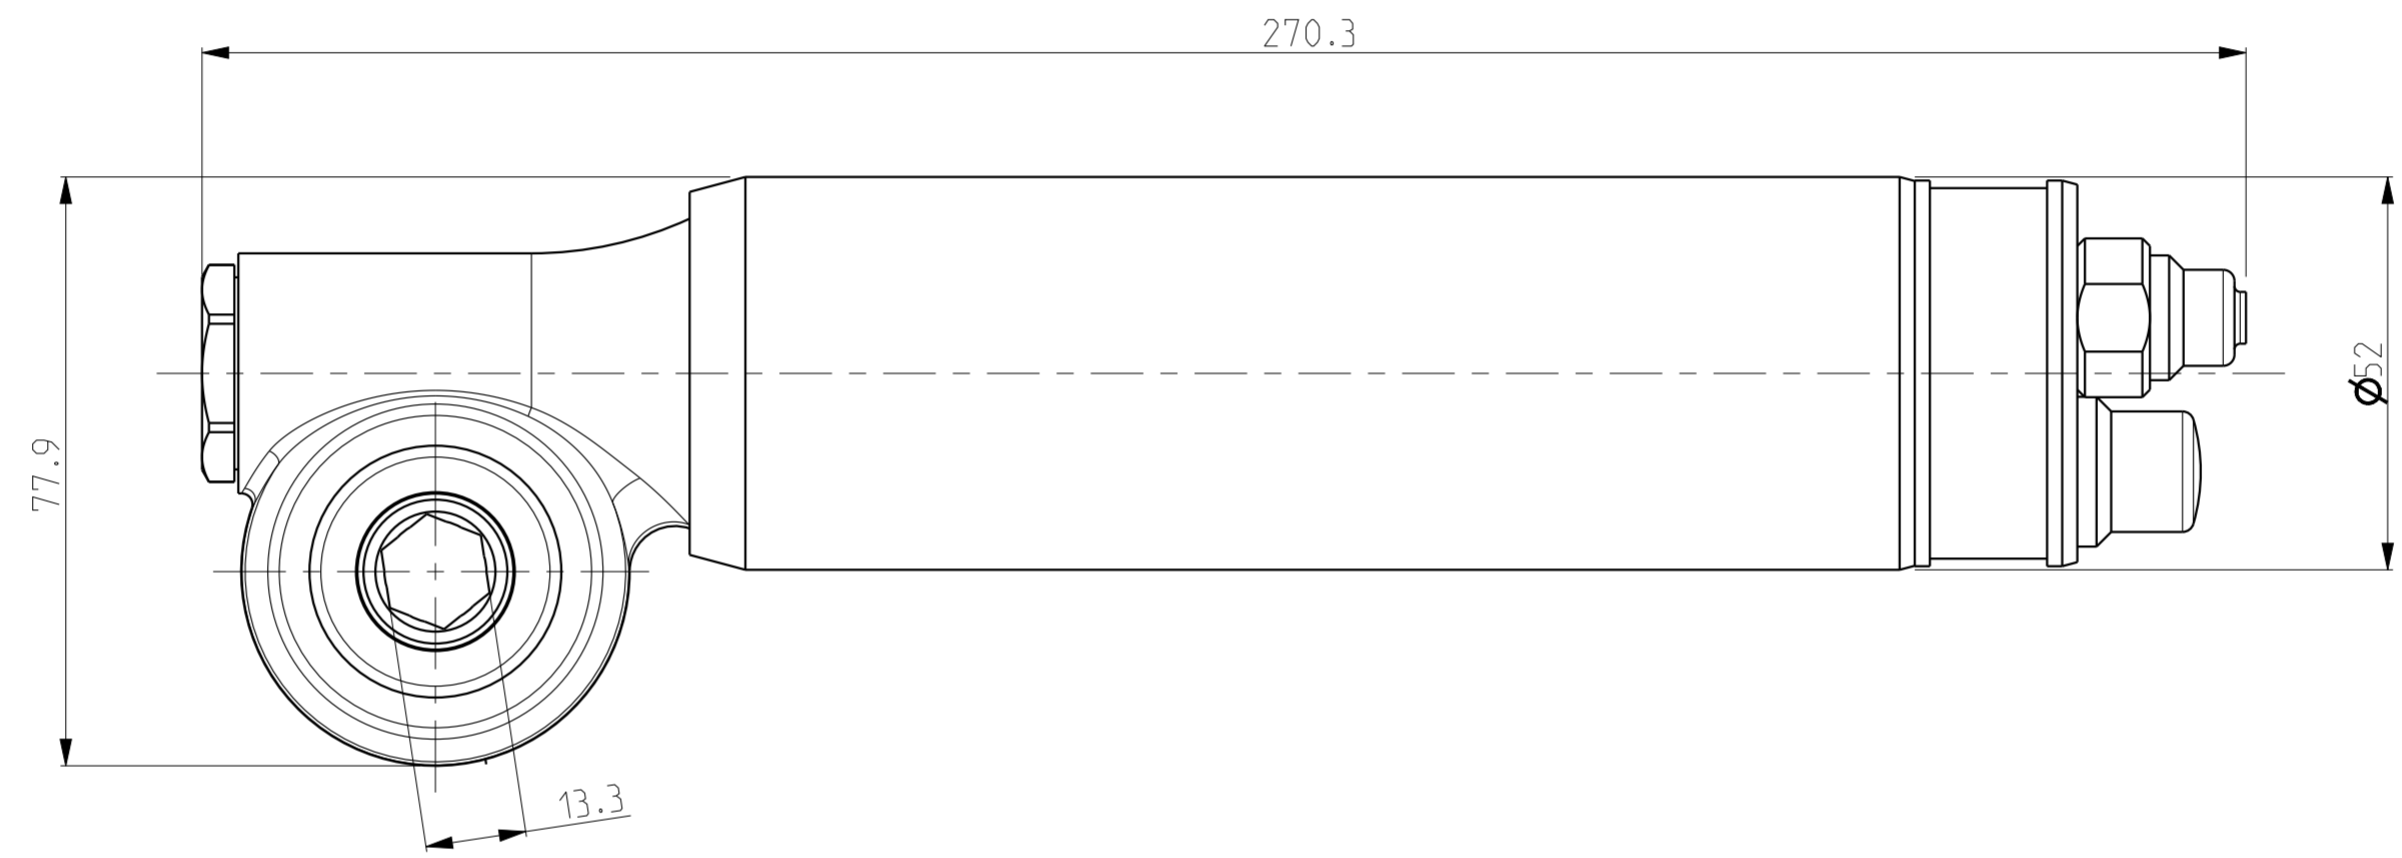

Model name	2051473234	Model Release Level	Rev. User
Drawing name	2051473234_EXT	Technical Support	III
		Drawing Secret	Rev. 01
		Technical Support	01

This document is our property and shall not without our permission be altered, copied, reproduced for manufacturing or communicated to any other person or company.
Ce document est notre propriété et ne doit pas, sans notre permission, être modifié, copié, utilisé pour fabrication ou communiqué à des tiers.

A
B
C
D
E
F
G

RDW006#B