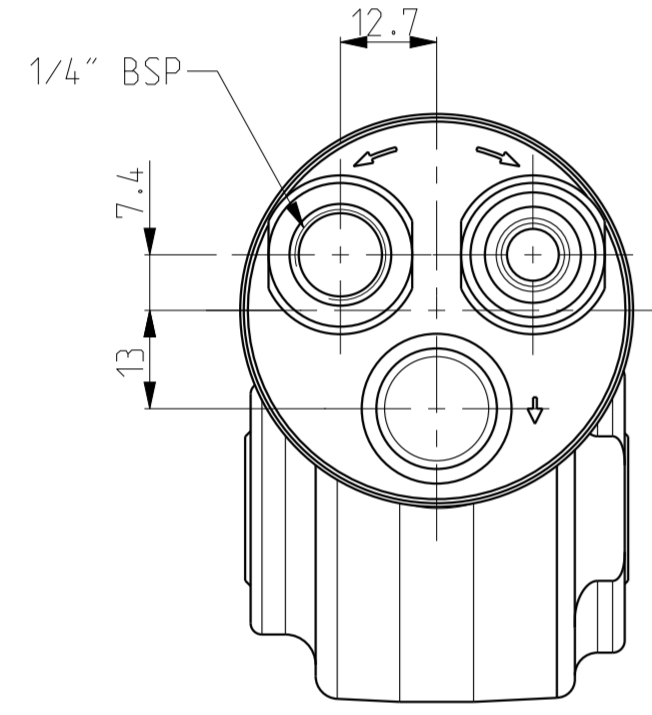

Model name	2051473234	Model Release Level	Rev. User
Drawing name	2051473234_EXT	Technical Support	III
		Drawing Secret	Rev. 01
		Technical Support	01

This document is our property and shall not without our permission be altered, copied, reproduced for manufacturing or communicated to any other person or company.
Ce document est notre propriété et ne doit pas, sans notre permission, être modifié, copié, utilisé pour fabrication ou communiqué à des tiers.

A
B
C
D
E
F
G

RDW006#B