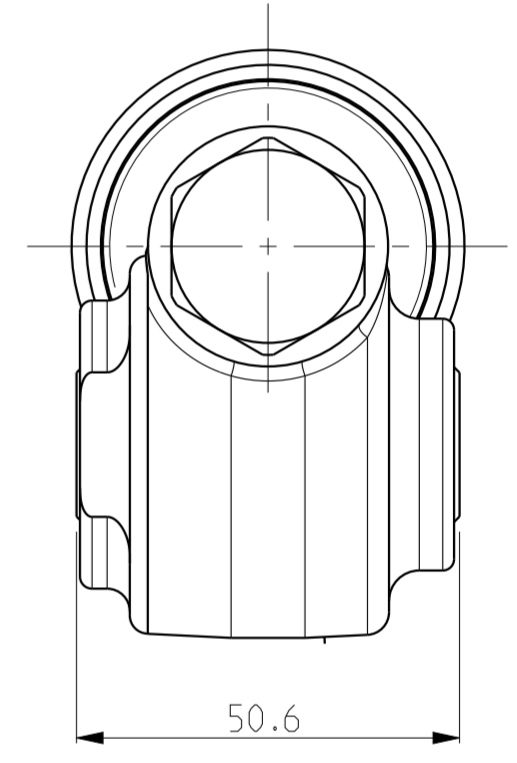

Model name	2051473234	Model Release Level	Rev. User
Drawing name	2051473234_EXT	Technical Support	III
		Drawing Secret	Rev. 01
		Technical Support	01

This document is our property and shall not without our permission be altered, copied, reproduced for manufacturing or communicated to any other person or company.
Ce document est notre propriété et ne doit pas, sans notre permission, être modifié, copié, utilisé pour fabrication ou communiqué à des tiers.

A
B
C
D
E
F
G

RDW006#B