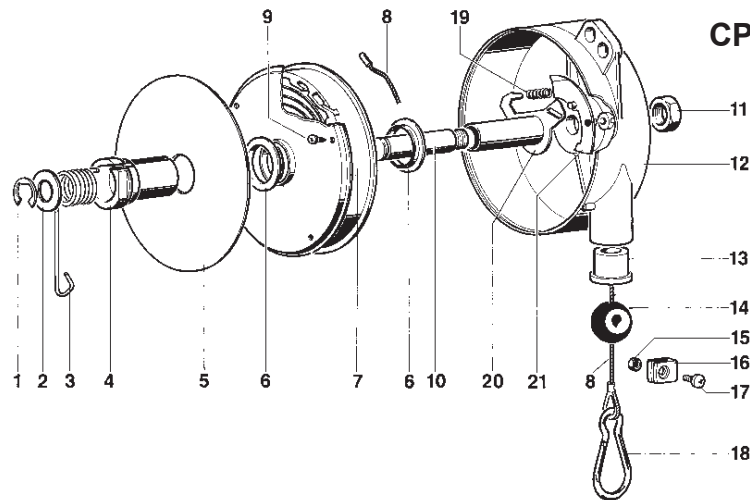

Item No.	Parts No.	Description	Qty
1		Retaining Ring	1
2		Spring	1
3		Retaining Ring	1
4		Adjusting Knob	1
5		Cover CP9920	1
6		Spacer	2
7	8950400101	Spring Drum Assy CP9920	1
8	8950400011	Wire Complete	1
9		Screw	4
10		Axle	1
11		Nut	1

Item No.	Parts No.	Description	Qty
12		Housing	1
13		Guide	1
14		Stopper	1
15		Nut	1
16		Clamp	1
17		Screw	1
18	8950400106	Hook	1
19		Washer	1
		Clamp	1
		Wire	1
	8940168828	Small Parts Kit (Incl: 1, 2, 3, 11, 13)	

**CP9921-CP9922-CP9923  
Balancer**

Item No.	Parts No.	Description	Qty
1		Retaining Ring	1
2		Washer	1
3		Spring	1
4		Adjusting Knob	1
5		Cover CP9921, 22, 23	1
6		Spacer	2
7	8950400094	Spring Drum Assy CP9921	1
	8950400115	Spring Drum Assy CP9922	
	8950400117	Spring Drum Assy CP9923	
8	8950400011	Wire Complete	1
9		Screw	4
10		Axle	1
11		Nut	1
12		Housing	1

Item No.	Parts No.	Description	Qty
13		Guide	1
14		Stopper	1
15		Nut	1
16		Clamp	1
17		Screw	1
18	8950400106	Hook	1
19		Spring	1
20		Hook	1
21		Hook	1
		Clamp	1
		Wire	1
	8940168615	Small Parts Kit (Incl: 1, 2, 3, 11, 13)	