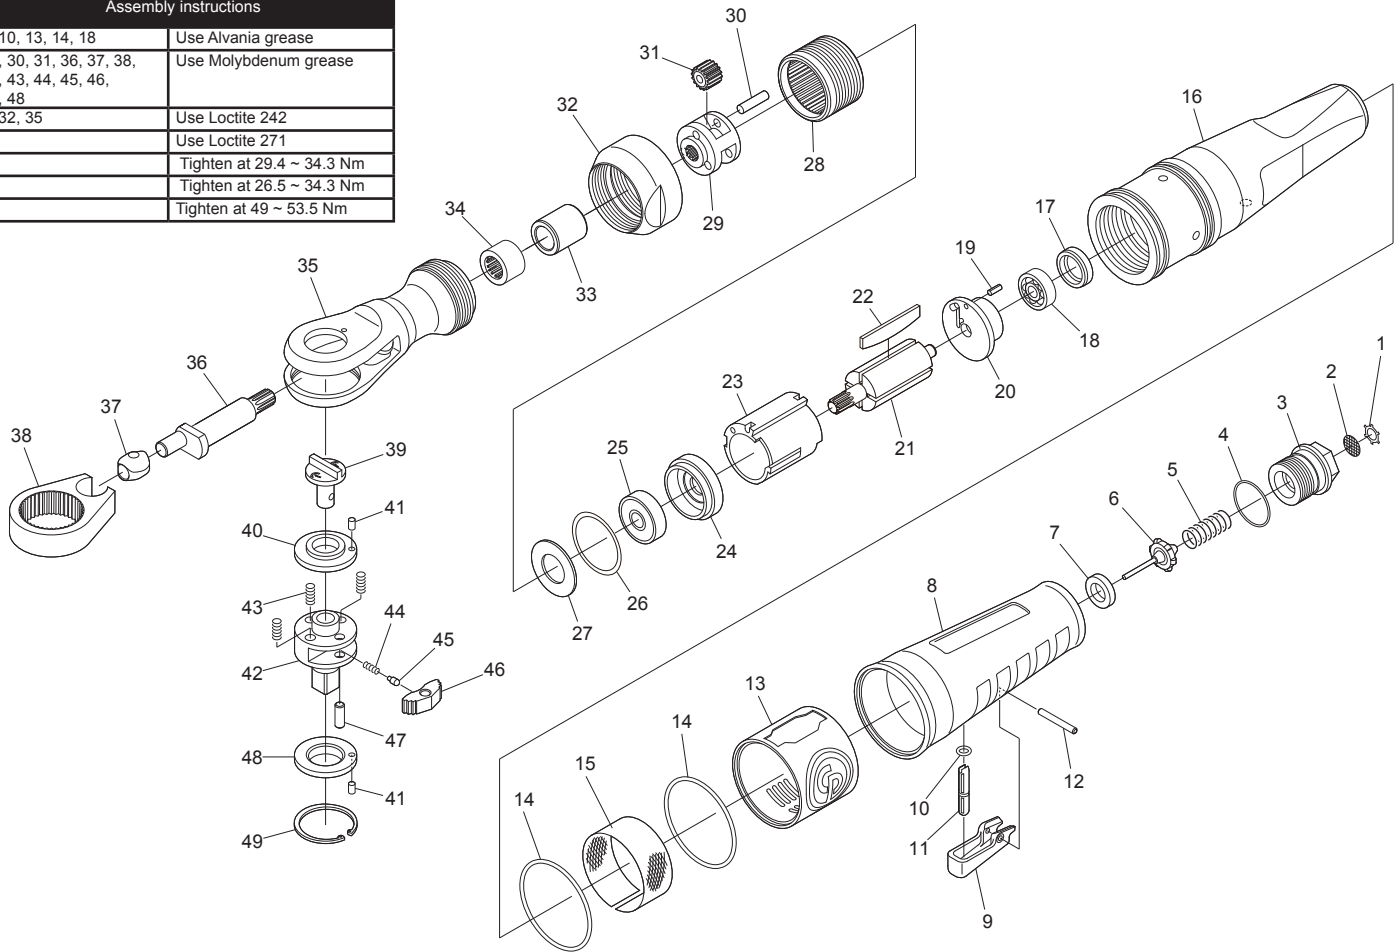

Assembly instructions

4, 10, 13, 14, 18	Use Alvania grease
28, 30, 31, 36, 37, 38, 40, 43, 44, 45, 46, 47, 48	Use Molybdenum grease
3, 32, 35	Use Loctite 242
28	Use Loctite 271
3	Tighten at 29.4 ~ 34.3 Nm
28	Tighten at 26.5 ~ 34.3 Nm
32	Tighten at 49 ~ 53.5 Nm

Item No.	Part No.	Description	Q'ty
A	8940173670	Inlet Kit	
1		Retainer-ring	1
2		Screen	1
3		Bushing-Air inlet	1
4		O-Ring	1
B	8940173672	Valve Kit	
5		Spring-Throttle	1
6		Valve-Throttle	1
7		Seat-Throttle	1
C	8940173671	Trigger Kit	
9		Lever-Throttle	1
10		O-ring (Pin-Valve)	1
11		Pin-Valve	1
12		Pin-Roll (Lever-Throttle)	1
D	8940173673	Rear end-plate Kit	
17		Cap-Bearing	1
18	8940173125	Bearing	1
19		Pin-Roll (Plate-Rear End)	1
20		Plate-Rear End	1
E	8940173674	Front end-plate Kit	
24		Plate-Front End	1
25	2050544093	Bearing	1
26		Lock Washer	1
F1	8940173675	Gearbox Assy Kit1	
27		Washer	1
29		Planetary Gear Cage	1
30		Bearing-Needle	3
31		Planetary Gear	3
F2	8940173836	Gearbox Assy Kit2	
30		Bearing-Needle	3
31		Planetary Gear	3
G	8940173676	Ratchet Housing	
33		Bearing-Pain	1
34		Bearing-Needle	1
35		Housing-Ratchet	1
49		Ring-Internal Retaining	1

Item No.	Part No.	Description	Q'ty
H1	8940173667	Ratchet head replacement Kit (CP7829) (3/8")	
		(incl. 39, 40 41 (x2), 42, 43 (x3), 44, 45, 46, 47, 48, 49)	
H2	8940173668	Ratchet head replacement kit (CP7829H) (1/2")	
		(incl. 39, 40 41 (x2), 42, 43 (x3), 44, 45, 46, 47, 48, 49)	
I	8940173838	Ratchet head repair Kit	
43		Spring-Thrust	3
44		Spring (Pawl-Ratchet)	1
45		Pin (Rawl-Ratchet)	1
46		Rawl-Ratchet	1
47		Pin-Dowel (Rawl-Ratchet)	1
J	8940173839	Exhaust Kit	
13		Deflector-Exhaust	1
14		O-ring (Deflector-Exhaust)	2
15		Screen-Exhaust	1
K	8940173669	Motor Housing Kit	
8		Cover-Housing	1
16		Housing-Motor	1
L	8940173840	Small parts Kit	
		(incl. 1, 2, 12, 19, 27, 41 (x2), 49)	
M	8940173666	Tune-up Kit	
		(incl. 4, 7, 10, 14 (x2), 17, 22(x4), 43 (x3), 44, 45, 49)	