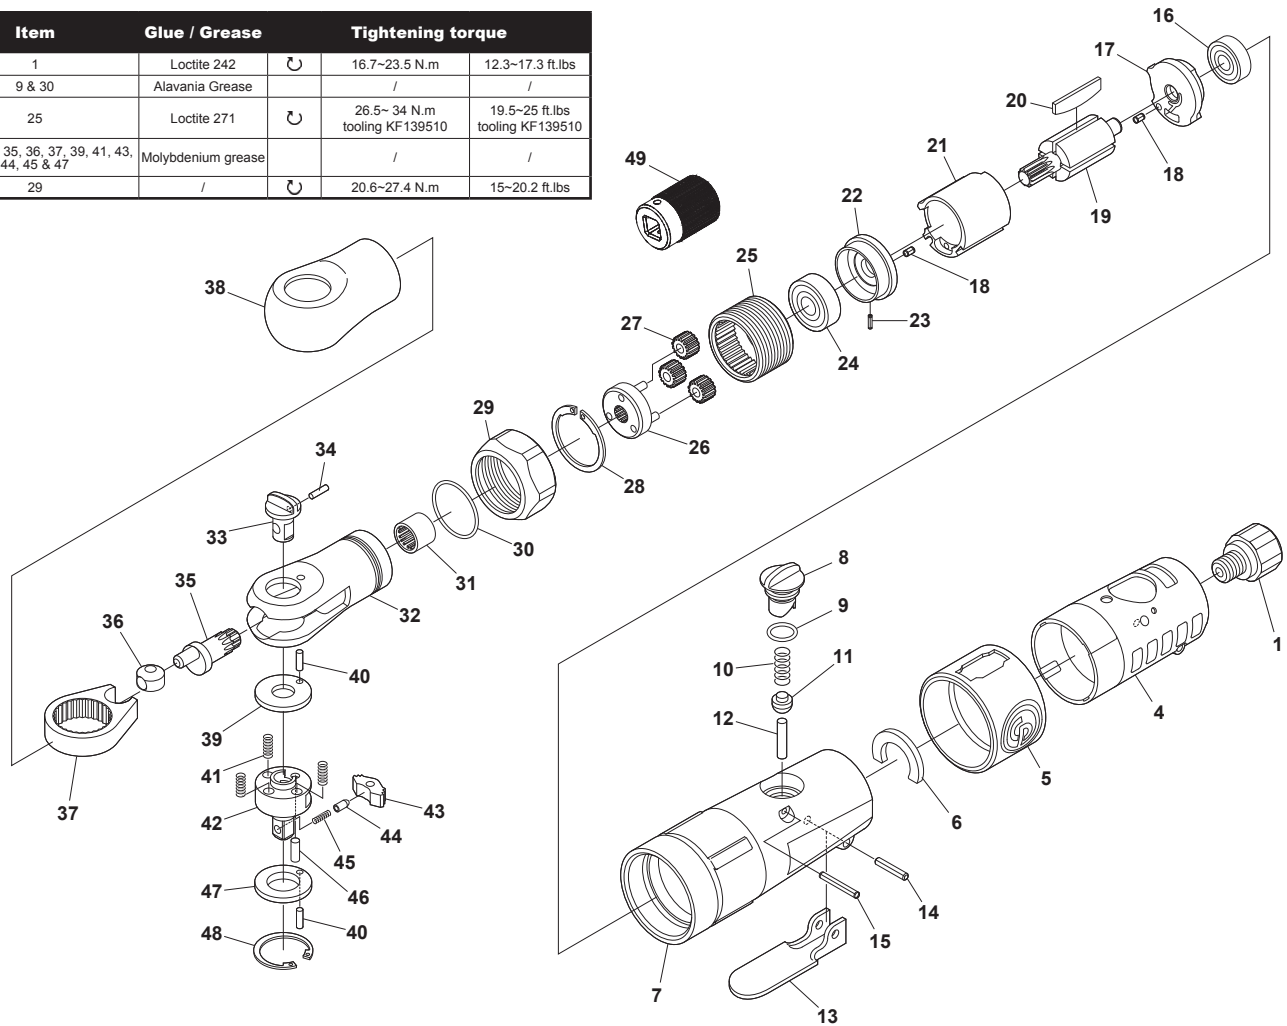

Item	Glue / Grease		Tightening torque	
1	Loctite 242	↻	16.7-23.5 N.m	12.3-17.3 ft.lbs
9 & 30	Alavania Grease		/	/
25	Loctite 271	↻	26.5- 34 N.m tooling KF139510	19.5-25 ft.lbs tooling KF139510
25, 26, 27, 35, 36, 37, 39, 41, 43, 44, 45 & 47	Molybdenum grease		/	/
29	/	↻	20.6-27.4 N.m	15-20.2 ft.lbs

Ref	CP Part No.	Description	Q'ty
A	8940175209	Motor housing kit	
4		Body-Housing cover	1
5		CP-Logo Collar	1
6		Muffler	2
7		Body-Housing	1
B	8940175210	Regulator kit	
8		Regulator	1
9		O-Ring	1
10		Spring Throttle	1
11		Ball Valve	1
12		Pin-Idler	1
15		Pin Roll	1
C	8940175211	Lever kit	
13		Lever	1
14		Pin Roll	1
D	8940175212	Rear end-plate kit	
16	CA155004	Ball Bearing	1
17		Plate Back End	1
18		Pin Roll	1
E	8940175213	Front end-plate kit	
18		Pin Roll	1
22		Plate Front End	1
23		Pin	1
24	C087834	Ball Bearing	1
F	8940175214	Gear kit	
26		Planetary cage (incl. Idler pin)	1
27		Gear Idler	3
30		Spring	1
G	8940175215	Ratchet housing kit	
28		Ring Retaining	1
29		Lock Nut	1
30		O-ring	1
31	KF138213	Bearing Needle	1
32		Ratchet Housing	1
H	8940175216	Reverse lever kit	
33		Reverse lever	1
34		Needle Roller	1

Ref	CP Part No.	Description	Q'ty
I	8940175217	Ratchet head replacement kit	
39		Washer	1
40		Pin Dowel	2
41		Thrust Spring	3
43		Pawl Ratchet	1
44		Reverse pin	1
45		Reverse spring	1
46		Pin Dowel	1
47		Washer w/Pins. (CP825C)	1
		Washer w/Pin. (CP825CT)	1
48		Ring Internal	1
J	8940175218	Small Parts Kit	
		Include 14, 15, 18, 23, 34, 40 (x2) & 48	
K	8940175219	Tune-up Kit	
		Include 6, 9, 11, 20, 30, 41 (x3), 43, 44, 45 & 48	